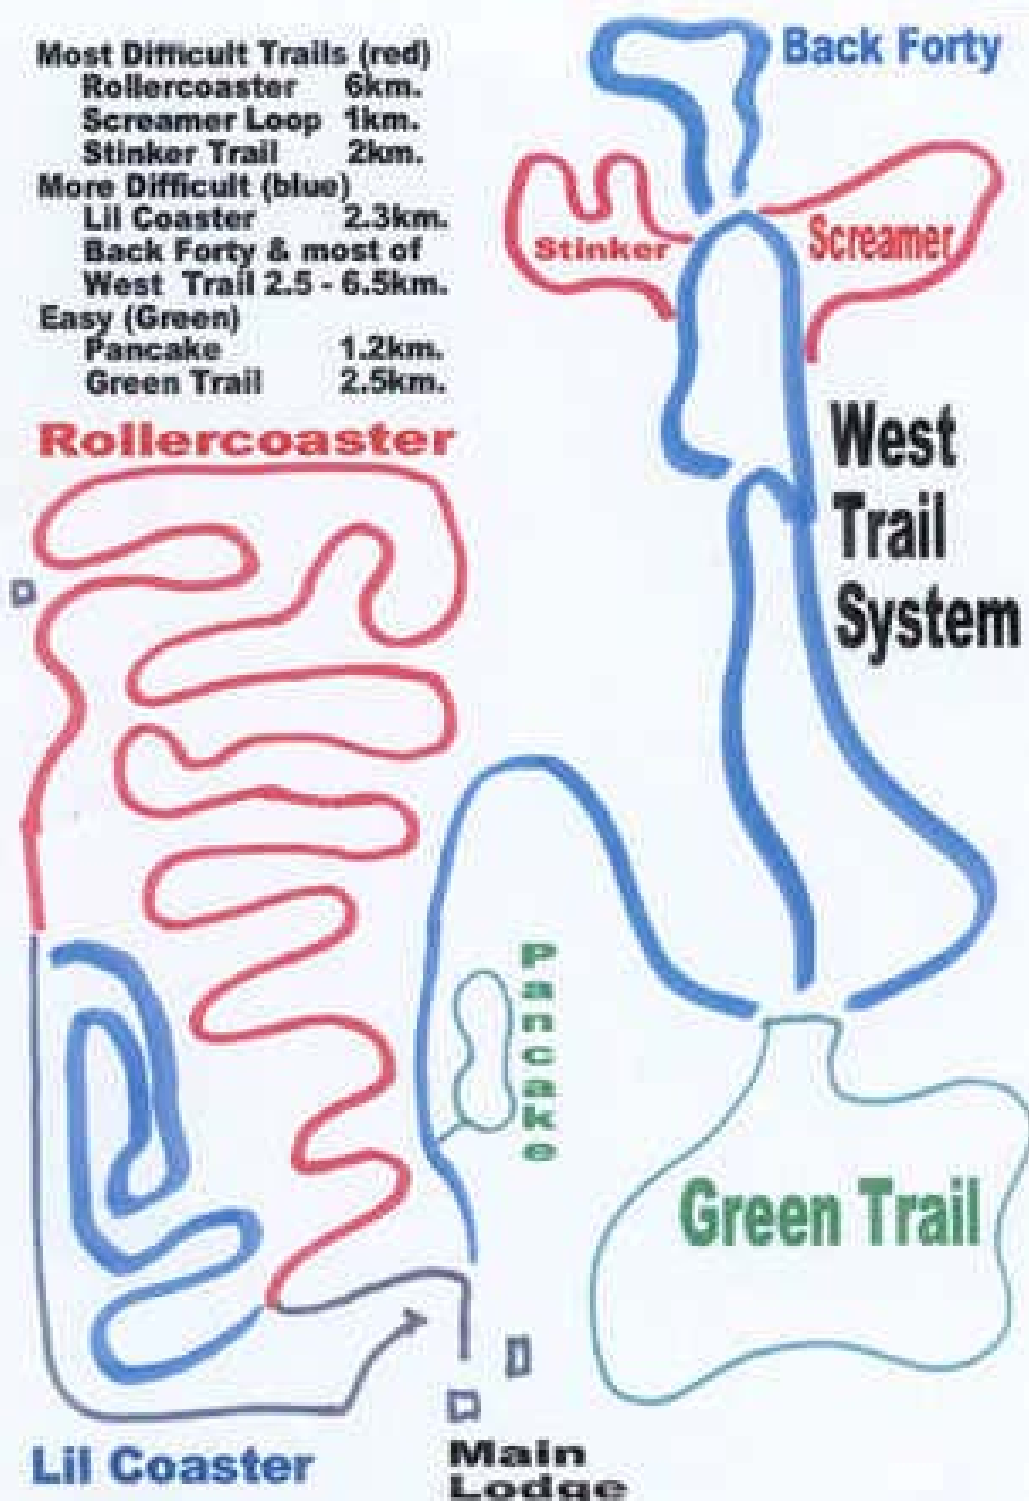

Most Difficult Trails (red)

- Rollercoaster 6km.
- Screamer Loop 1km.
- Stinker Trail 2km.

More Difficult (blue)

- Lil Coaster 2.3km.
- Back Forty & most of West Trail 2.5 - 6.5km.

Easy (Green)

- Pancake 1.2km.
- Green Trail 2.5km.

Rollercoaster

Lil Coaster

Main Lodge

Back Forty

Stinker

Screamer

West Trail System

Green Trail