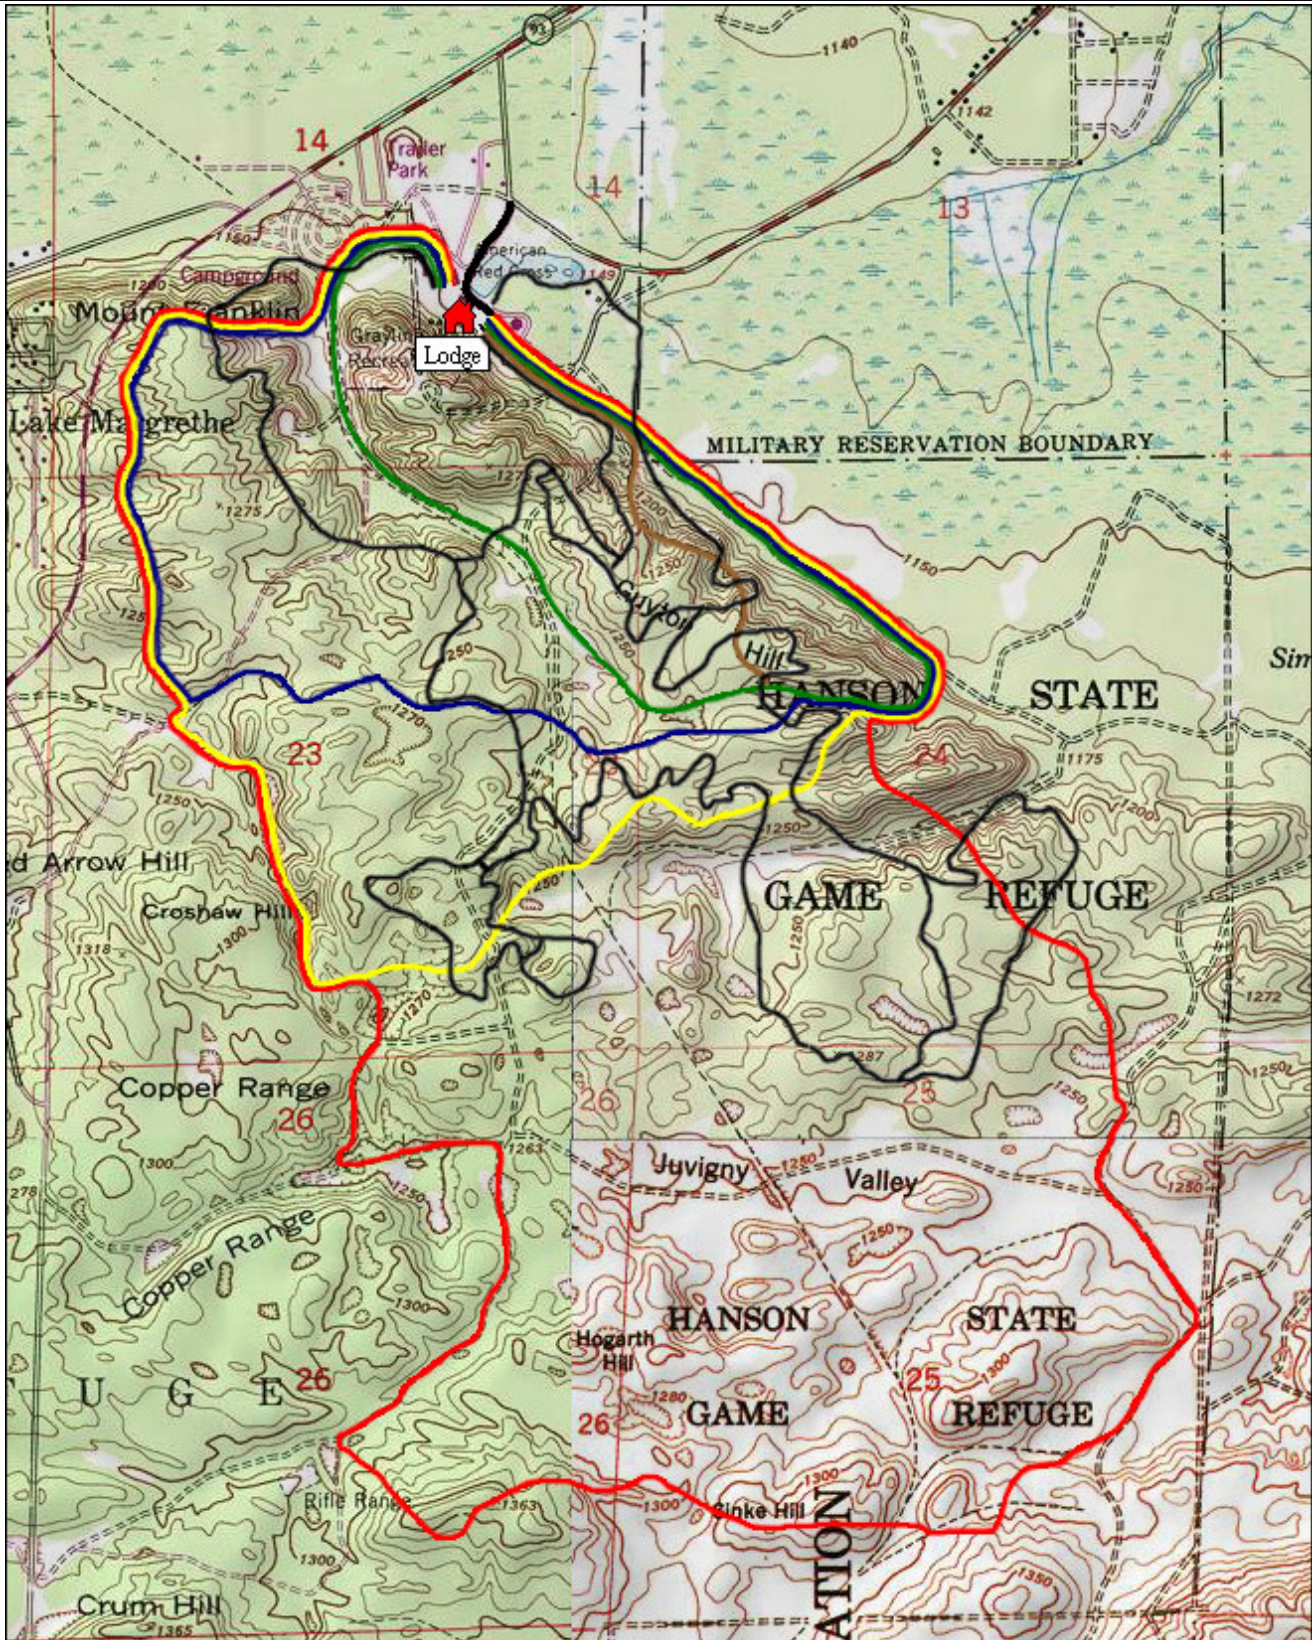

Hanson Hills Recreation Area

Cross Country Ski Trails

Bike Trails

MN ↑ TN
6½°

Map created with TOPO!® ©2003 National Geographic (www.nationalgeographic.com/topo)