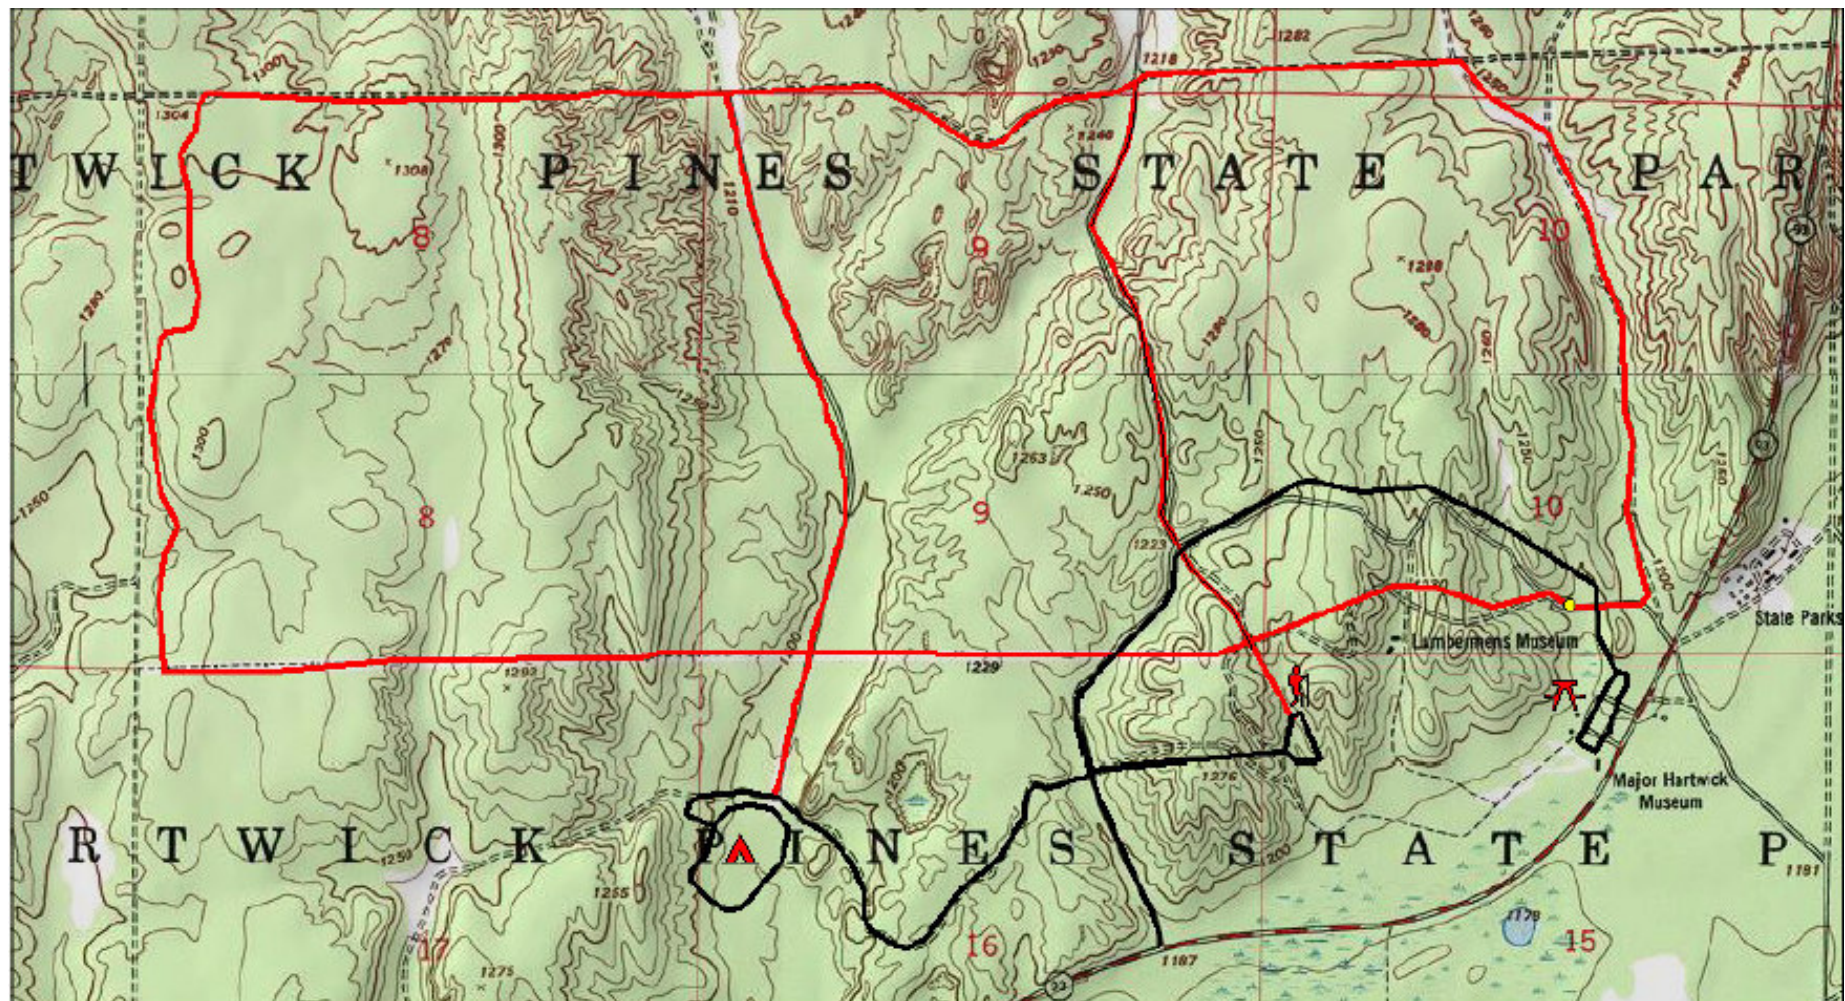

Hartwick Pines State Park

MN TN
6 1/2°

Map created with TOPO!© ©2003 National Geographic (www.nationalgeographic.com/topo)